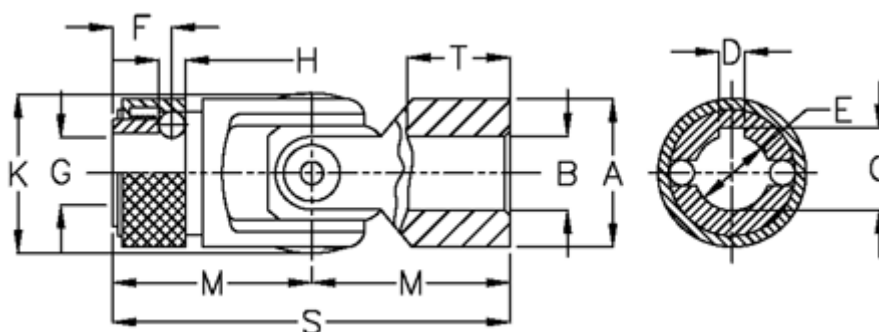

Data Sheet

Article number: 07763423

Description: Cross joint w/slide bearing
W/rapid change coupling, 0.763.423

Measures

A	= 63	K	= 65.0
B H7	= 30	M	= 83
C	= 31.7	MD max N m	= 450
D	= 8	s	= 166
E	= 30	T	= 50
F	= 25.0		
G	= 28.0		
H	= 10.00		